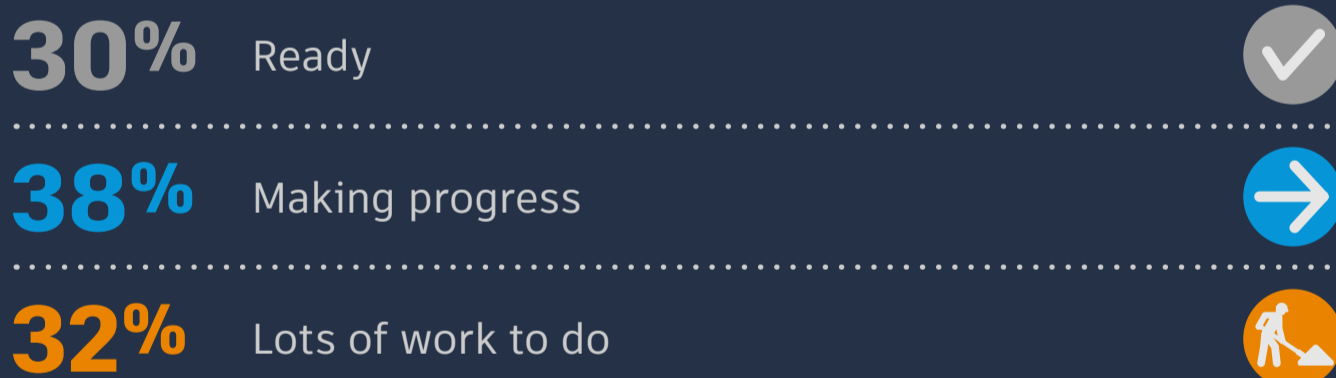

! **50%** Consider IoT very important – critical for their company

Why Manufacturers are connecting their products*

First movers are establishing themselves. Are you ready and enabled for the IoT?

TOP Stakeholders most likely to benefit from the IoT*

F AUTODESK® FUSION CONNECT

Making IoT simple and affordable

See how one customer drove measurable results in **30** days with Fusion Connect

Learn More