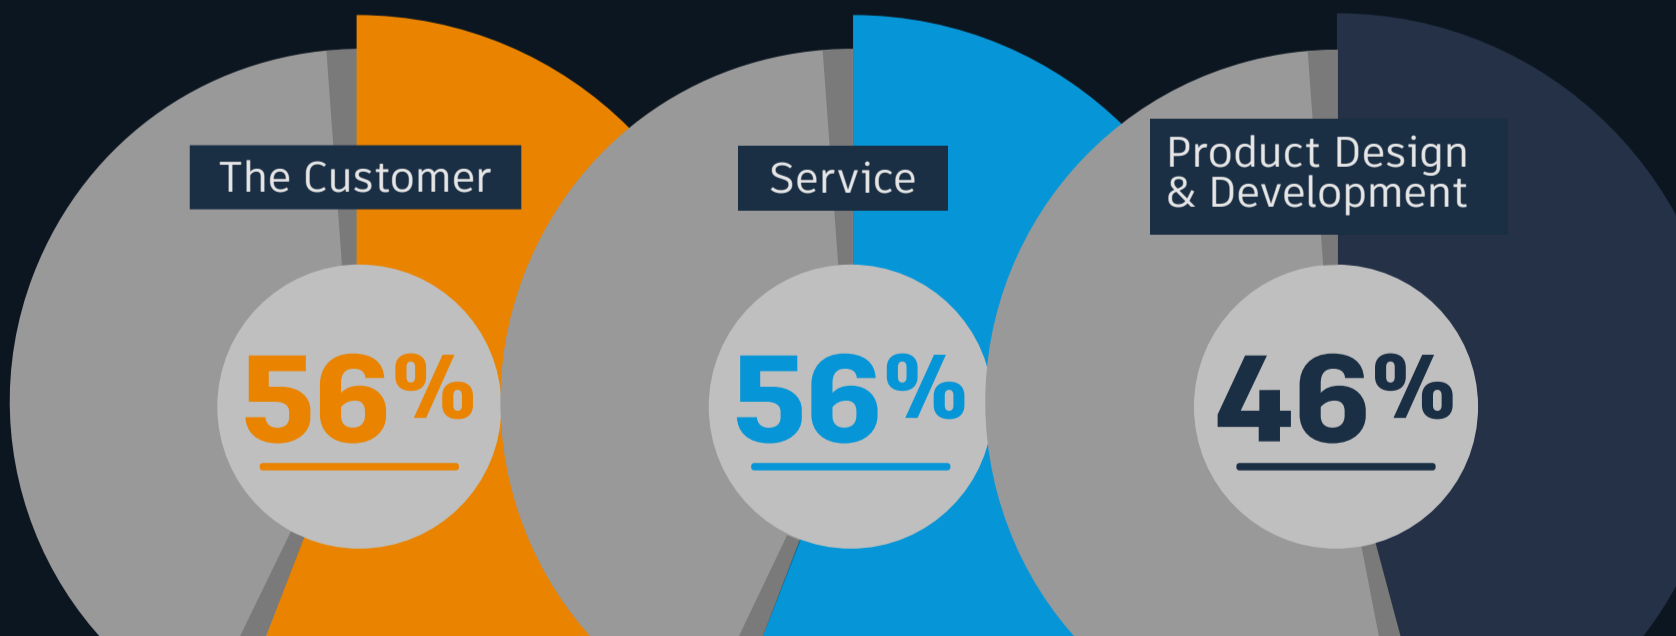

F AUTODESK® FUSION CONNECT

Making IoT simple and affordable

See how one customer drove measurable results in **30** days with Fusion Connect

Learn More